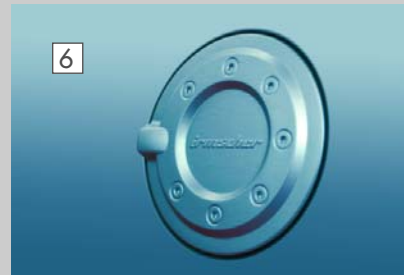

1 Front lower spoiler,  
Cross hatch grille with Irmischer trim  
in brushed high-grade steel and Opel logo,  
Side sills,  
Light alloy wheels in Evo Star design.

2 Cross hatch grille with Irmischer trim in brushed high-grade steel.  
3 Front lower spoiler.  
4 Door handle spoiler.  
5 Door handle cover in polished high-grade steel.  
6 Fuel flap cover.